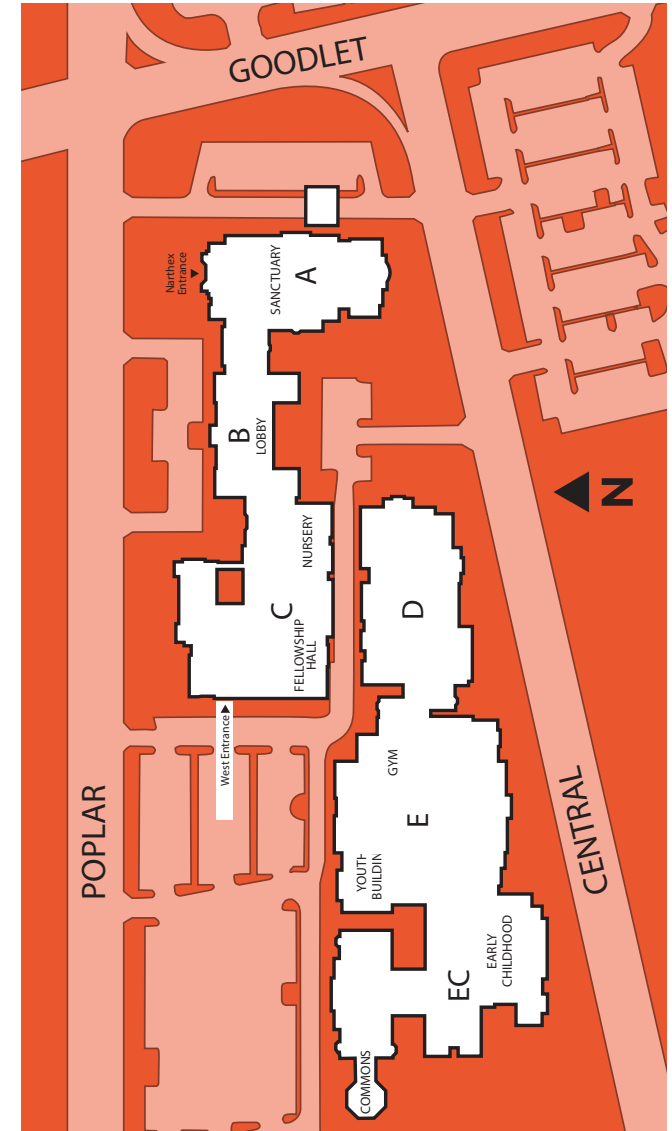

CAMPUS OVERVIEW

G A 41ST
2 1 GENERAL ASSEMBLY
Second Presbyterian Church, Memphis TN