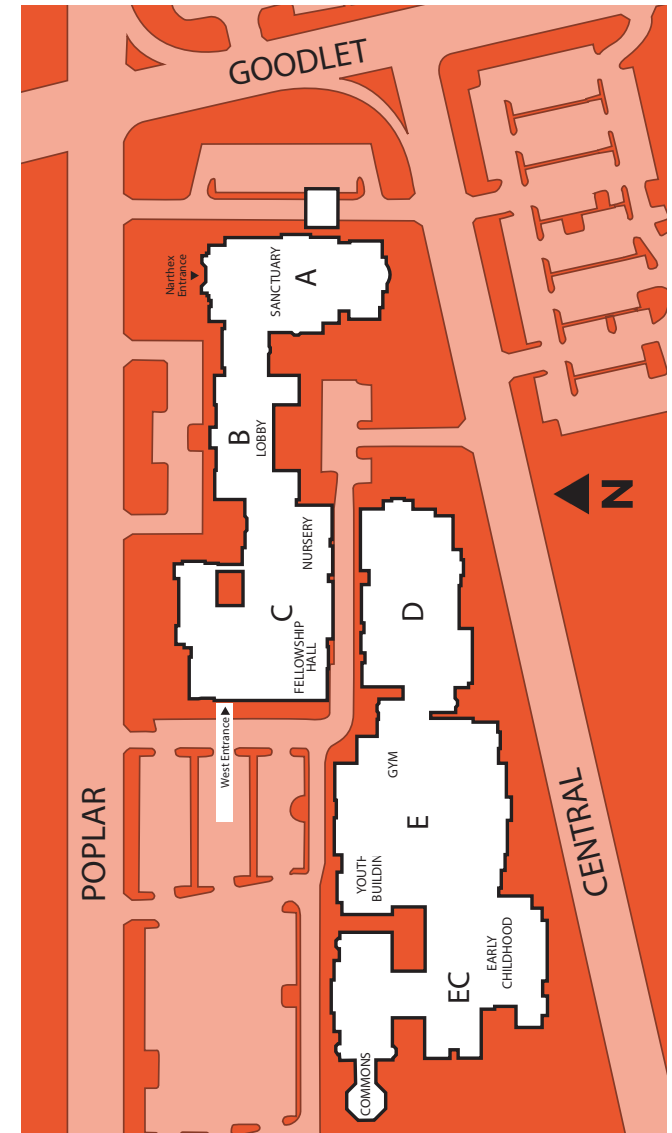

CAMPUS OVERVIEW

G A 41ST
2 1 GENERAL ASSEMBLY
 Second Presbyterian Church, Memphis TN