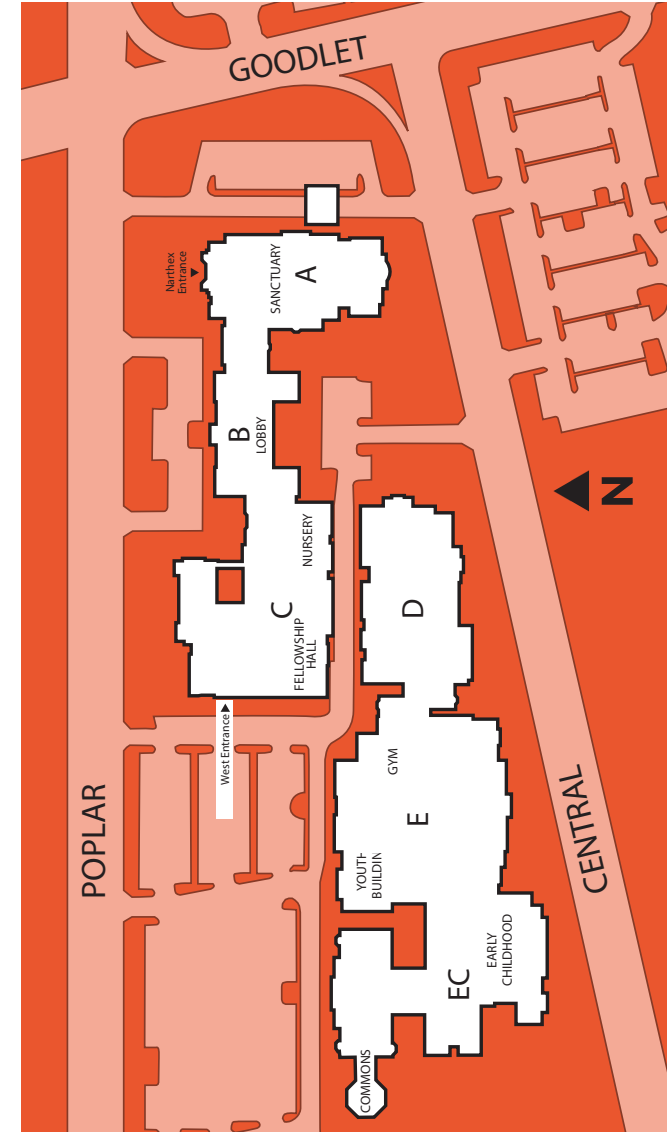

CAMPUS OVERVIEW

G A 41ST
2 1 GENERAL ASSEMBLY
 Second Presbyterian Church, Memphis TN