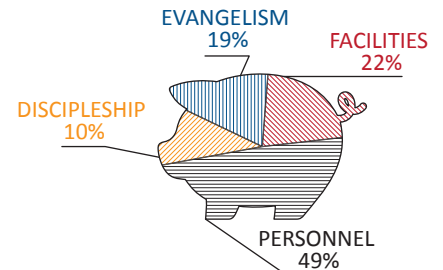

First Pres at a Glance ABOUT US

HOW WE SPEND OUR BUDGET

Our Church's History

- 1824
CHURCH
FOUNDED
- 1902
CURRENT
SITE
BUILT
- 1989
PREVIOUS
PASTOR
HIRED
- 1991
YOUNGLIFE
RELATIONSHIP
ESTABLISHED
- 1995
PIONEER
CLUBS
ESTABLISHED
- 2001
FIRST FULL-TIME
YOUTH DIRECTOR
HIRED
- 2006
EDUCATION WING
ADDITION
COMPLETED
- 2011
JOINED
EPC
A Global Movement of
Evangelical Presbyterian Churches
- 2016
MISSIONARIES
COMMISSIONED
FROM FPC
- 2017
NEW VISION
STATEMENT
ADOPTED

AGES OF OUR 163 MEMBERS

OUR FACILITIES

- Church with education wing
- Manse serving as office space
- Gilberts Youth Center

Greatest Commandments Work LOCAL MINISTRIES

EVANGELISM

- Pioneer Clubs**
K-6TH OUTREACH
50+ KIDS/WEEK
INCLUDES SUMMER CAMP
- Gilberts Youth Center**
JR/SR HIGH SCHOOL
WEEKLY EVENTS
COMMUNITY OUTREACH
- Manna Food Pantry**
FAMILY OUTREACH
4+ VOLUNTEERS
100+ MEALS/MONTH
- Community VBS**
ECUMENICAL
K-6TH OUTREACH
100+ CHILDREN
- YoungLife Support**
SR HIGH OUTREACH
60+ TEENS/WEEK
FPC HOSTS