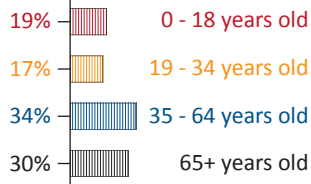

AGES OF OUR 163 MEMBERS